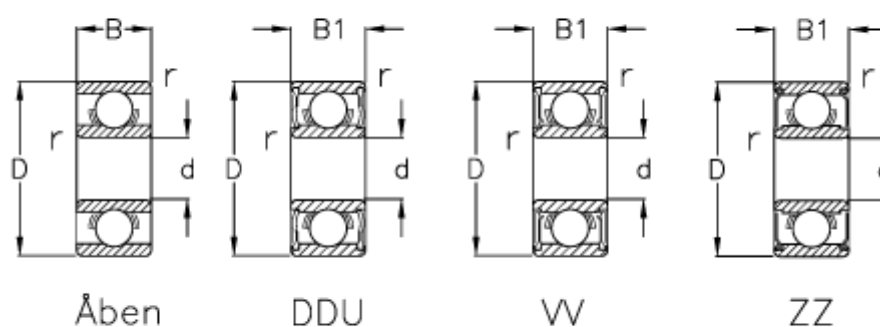

# Data Sheet

Article number: 5704050050042

Description: NSK Bearing 685 ZZ C3  
d=5 D=11 B=5 pack of 10 pcs

## Measures

B	= 3	Max rpm ZZ-WW = 45000
B1	= 5	r min = 0.15
d	= 5	Type = 685
D	= 11	
Load Cor (N)	= 281	
Load Cr (N)	= 715	
Max rpm DD	= -	
Max rpm open	= 53000	